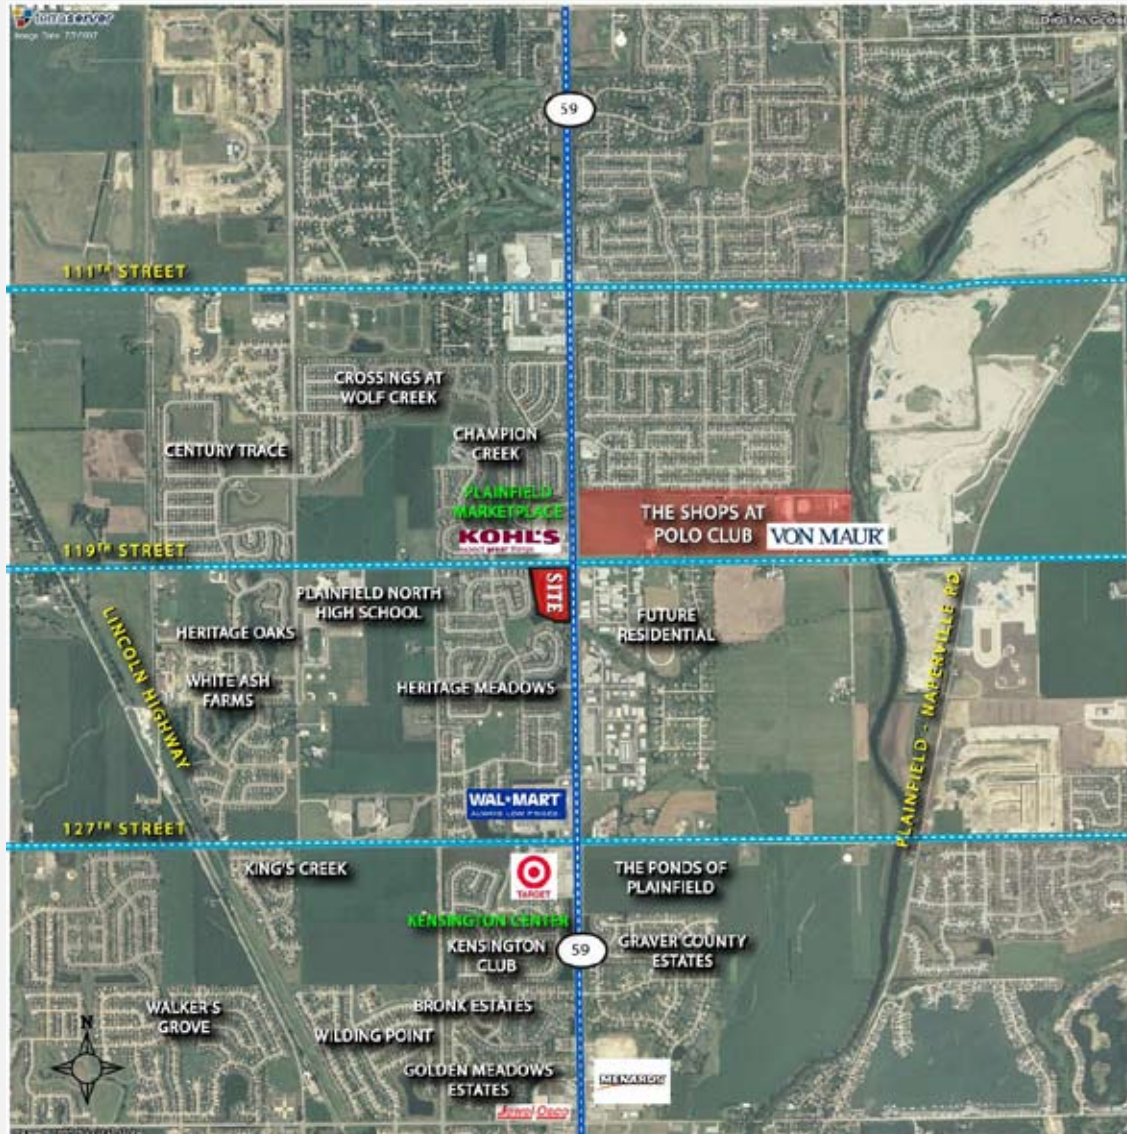

Heritage Meadows Village Center

11914 & 12004 S. Route 59, Plainfield, IL 60585

SWC Route 59 & 119th Street

NEW SHOPPING CENTER FOR LEASE
DRIVE-THRU AVAILABLE

SERVICESTAR

ServiceStar Development Company
5613 DTC Parkway, Suite 800
Greenwood Village, CO 80111

Mark E. DeRose
720.529.2828 (o) 303.579.6773 (c)
mderose@servicestarus.net

HERITAGE MEADOWS VILLAGE CENTER

11914 & 12004 S. ROUTE 59, PLAINFIELD, ILLINOIS
SWC ROUTE 59 & 119TH ST.

2010 POPULATION

1 MILE	3 MILE	5 MILE
6,659	41,681	146,674

2015 POPULATION (EST.)

1 MILE	3 MILE	5 MILE
7,775	48,427	167,631

2010 AVG. HH INCOME

1 MILE	3 MILE	5 MILE
\$134,929	\$142,715	\$122,154

TRAFFIC COUNTS

ROUTE 59 AT 119TH - 34,300 VPD

119TH AT ROUTE 59 - 10,717 VPD

- Booming traffic and visibility
- Across from Kohl's
- Strong daytime and residential population

Information contained herein has been obtained from sources believed to be reliable. However, the developer and broker make no guarantee, warranty or representation about the information. A potential purchaser or lessee should conduct their own investigation and consult their own legal, brokerage, and tax professionals. All information contained herein and are subject to change at any time without notice.